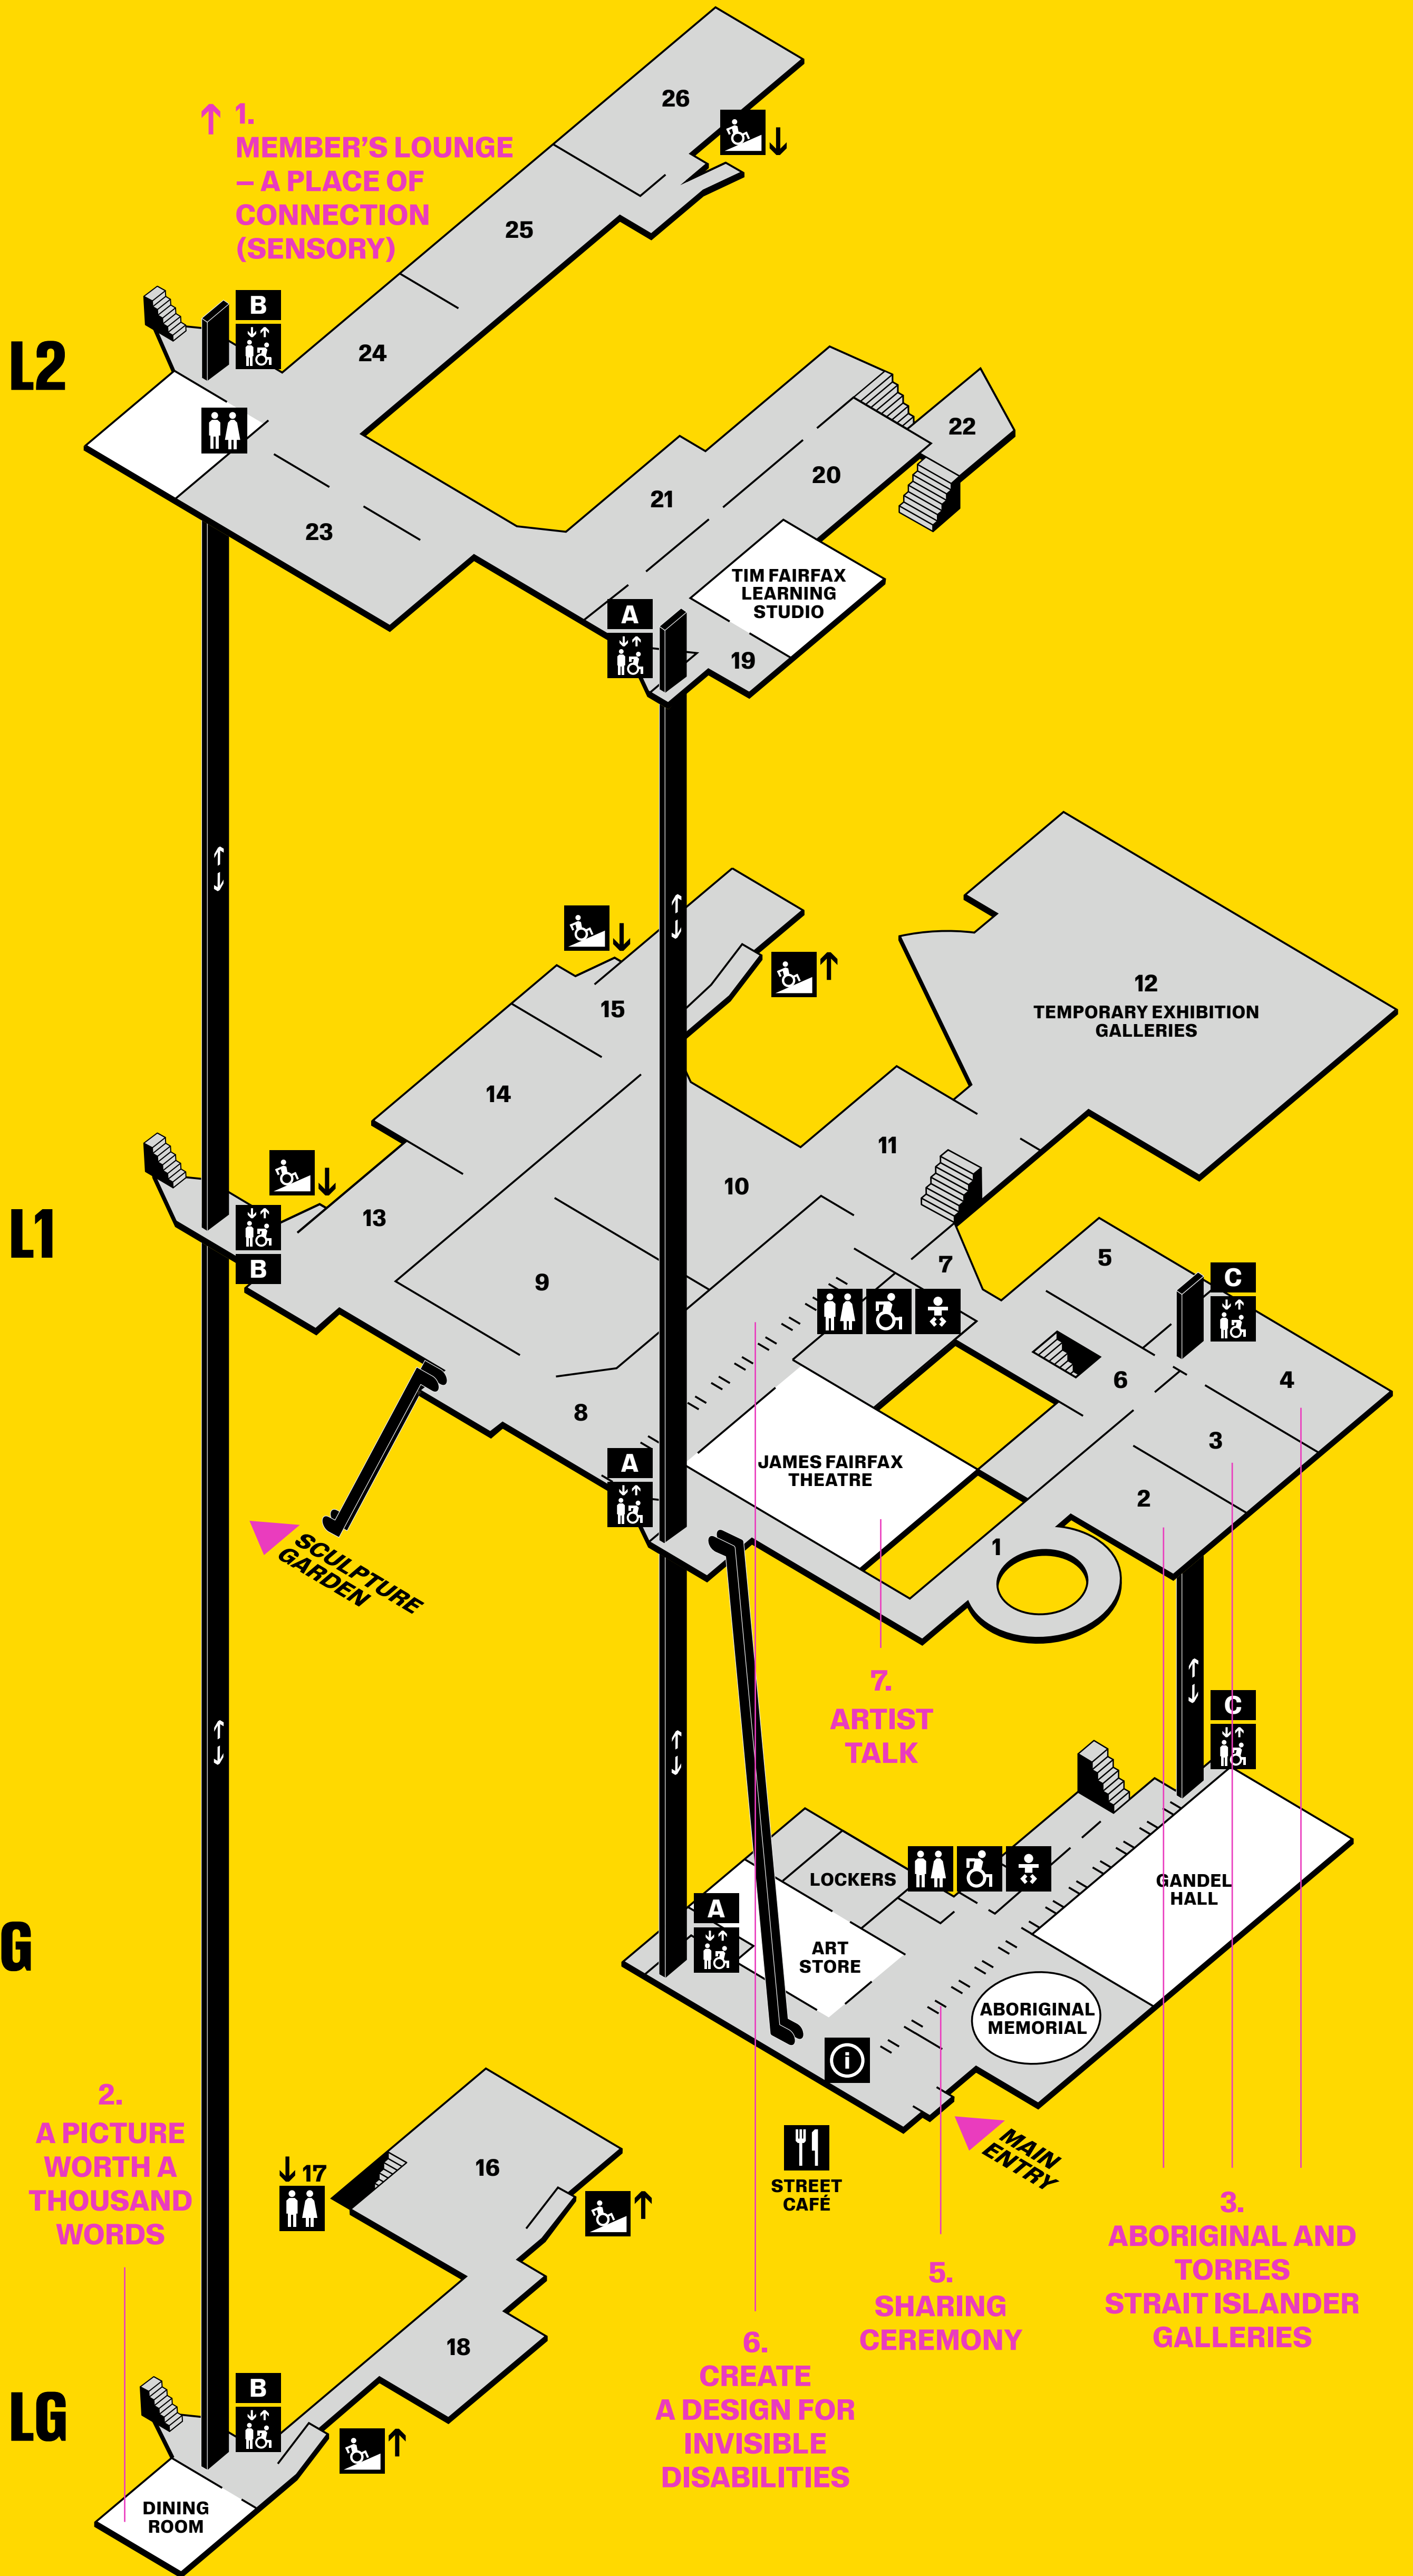

↑ 1. MEMBER'S LOUNGE
- A PLACE OF CONNECTION
(SENSORY)

L2

L1

G

LG

2. A PICTURE WORTH A THOUSAND WORDS

7. ARTIST TALK

6. CREATE A DESIGN FOR INVISIBLE DISABILITIES

5. SHARING CEREMONY

3. ABORIGINAL AND TORRES STRAIT ISLANDER GALLERIES

SCULPTURE GARDEN

STREET CAFE

ART STORE

LOCKERS

ABORIGINAL MEMORIAL

MAIN ENTRY

GANDEL HALL

TIM FAIRFAX LEARNING STUDIO

JAMES FAIRFAX THEATRE

12 TEMPORARY EXHIBITION GALLERIES

DINING ROOM