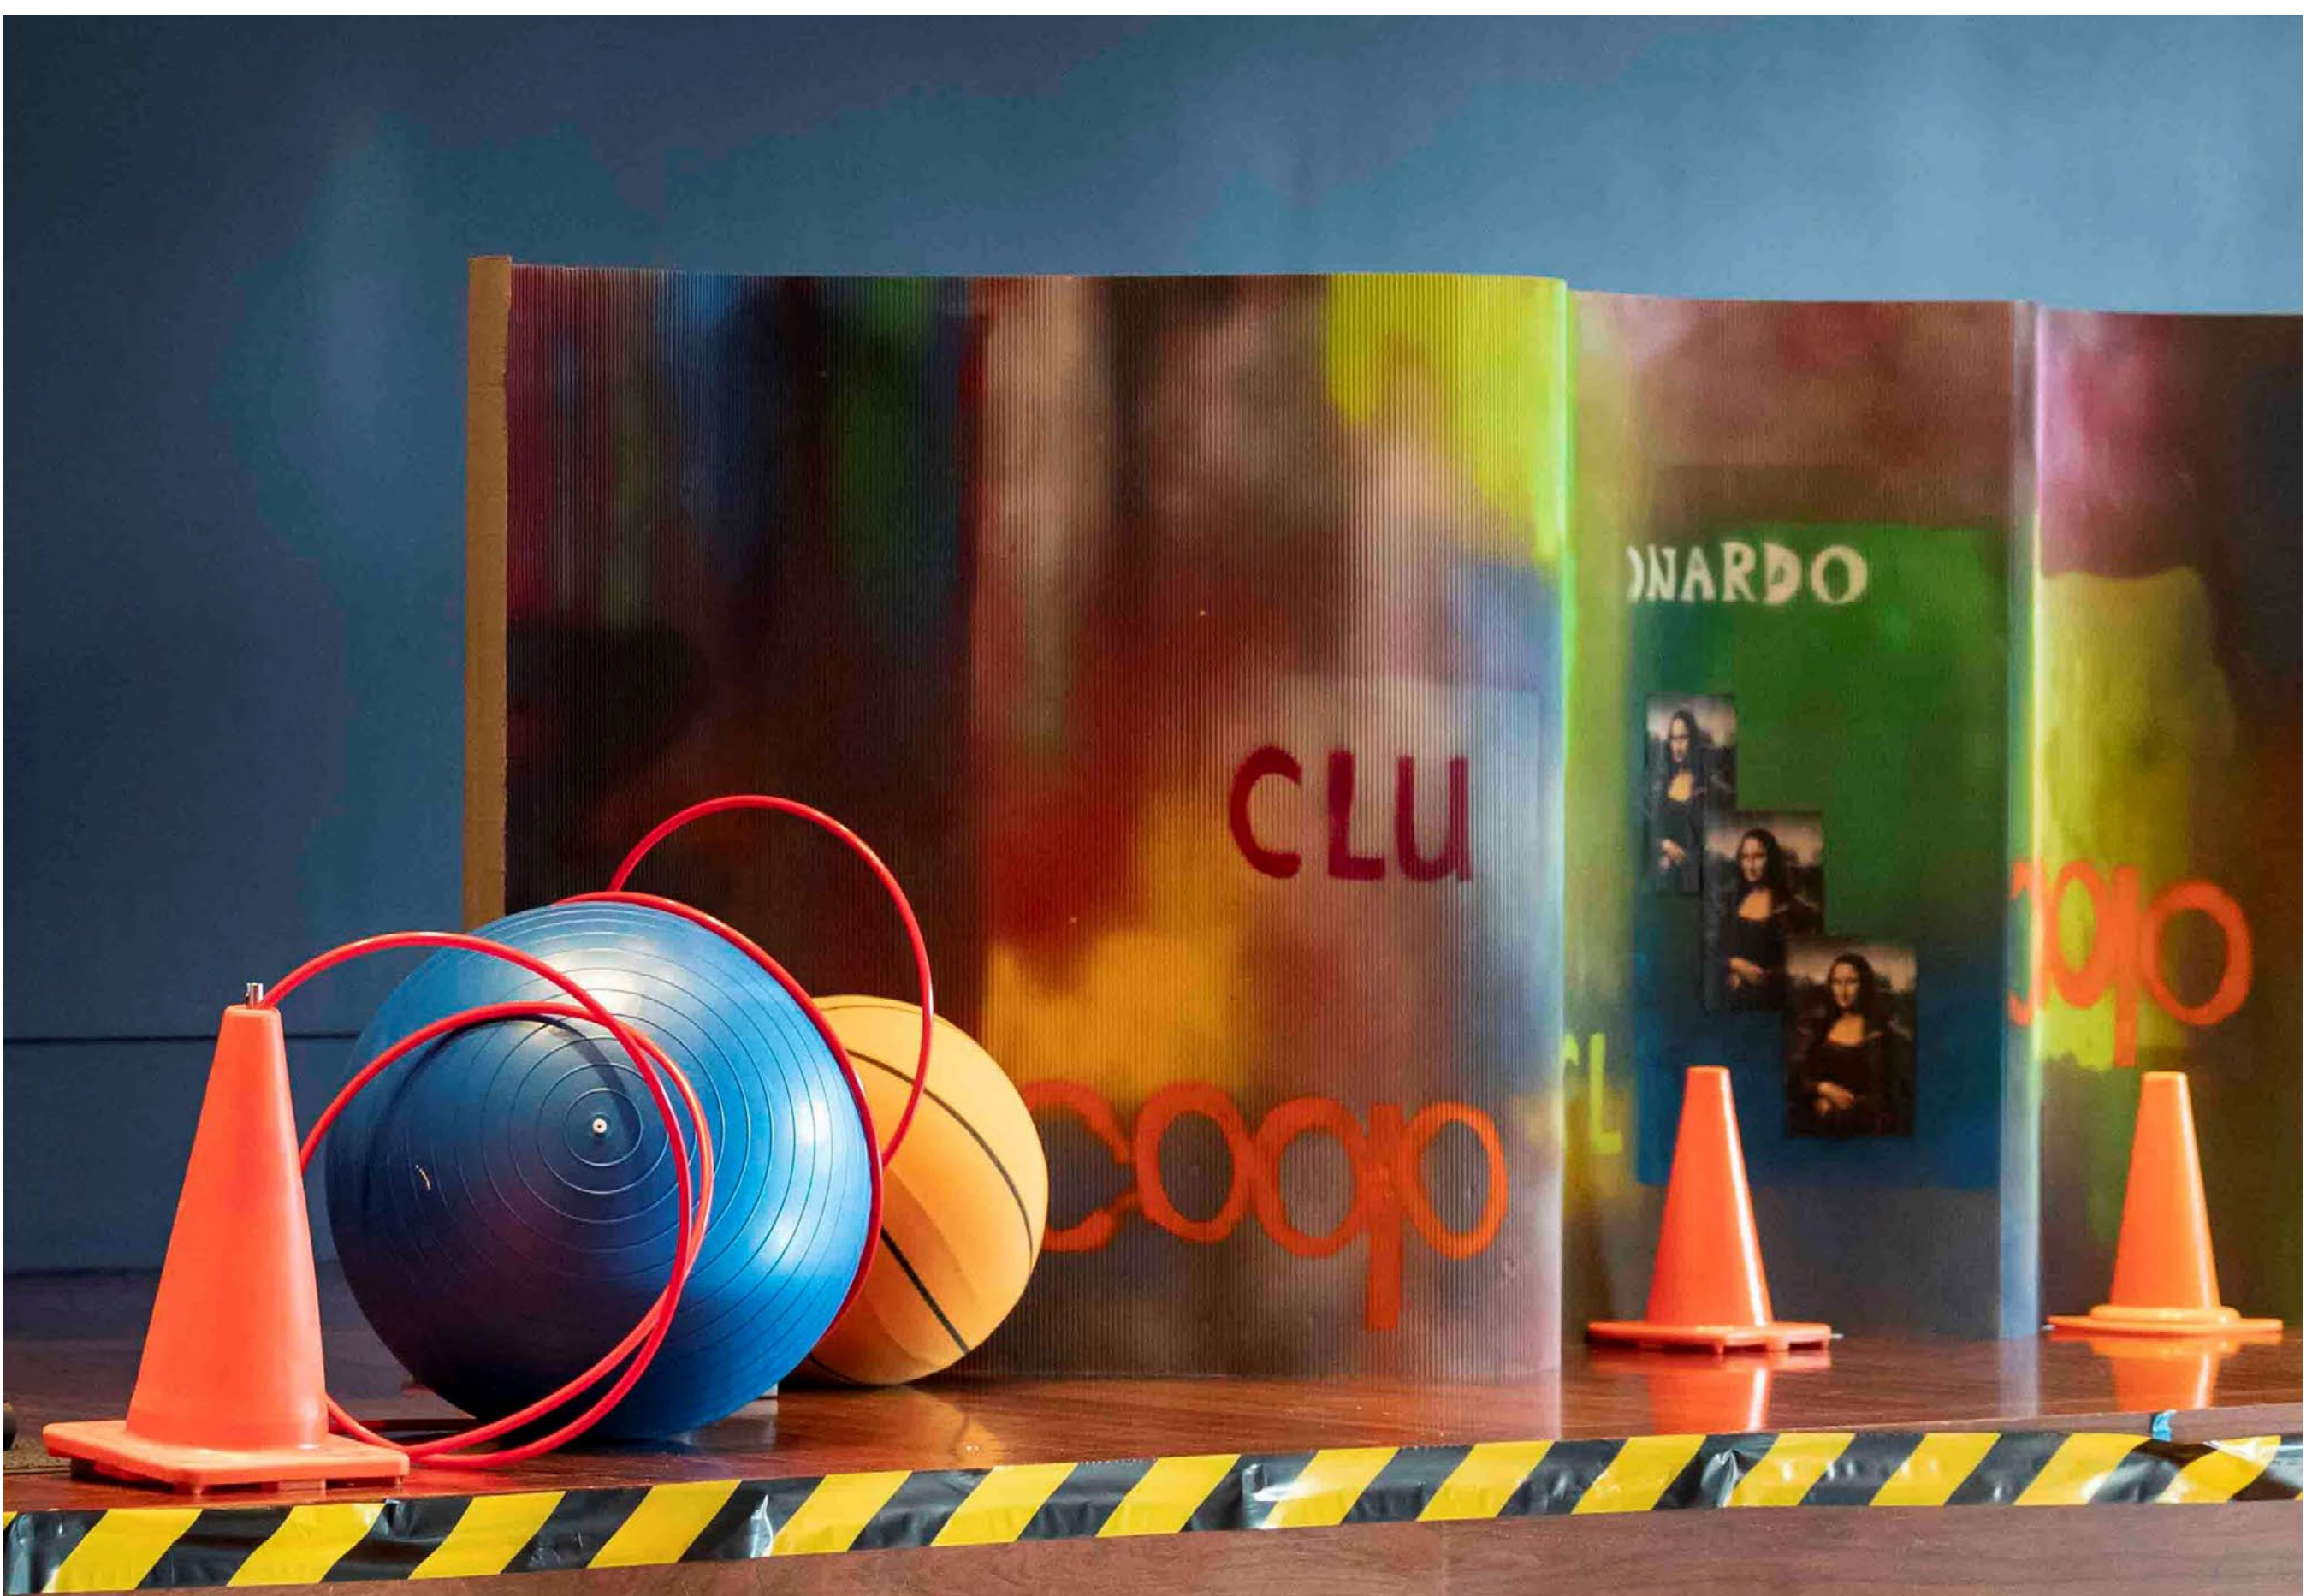

4. THE UNDERGROUND CAR PARK

Visitor's underground parking

6.30pm – 8.30pm

Come and create your own life-sized *Jeffrey Smart* urban landscape in our interactive car park! Immerse yourself in the ideas that shape *Jeffrey Smart's* work.